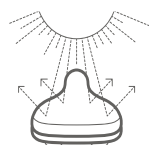

COOL COVER

Our extraordinary cover is up to 25°C cooler than normal black saddles due to our special material which reflects sunlight.