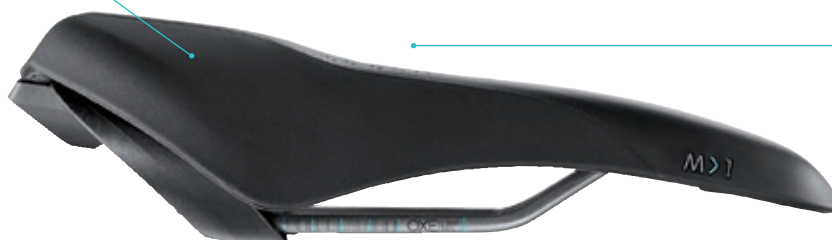

**Deutsche
Sporthochschule Köln**
German Sport University Cologne

FEATURES

BODY CONTOUR

A radius-specific design to provide optimum comfort for differing spine angles. The more inclined the Riding Position, the smaller the edge-radius.

REAR PLATEAU

An elevated rear section to prevent backward sliding and decrease pressure in the saddle middle which can cause discomfort.

CENTRAL RESERVOIR

Indentation in the saddle middle whose shape and dimensions have been studied to correspond to ischial variations for greater comfort.

3D SKINGEL

Royalgel™ is placed intelligently at critical points of contact on the saddle surface for added shock absorption, while reducing overall saddle weight.

CURVA SUSPENSION

The unique curved suspension design is attached at the rear of the base to offer exclusive comfort by avoiding pressure on the seat bone contact points and guaranteeing additional lateral flexibility.