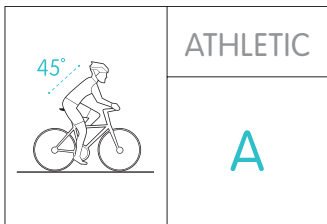

MEASUREMENT STEPS

1 FIND YOUR RIDING POSITION