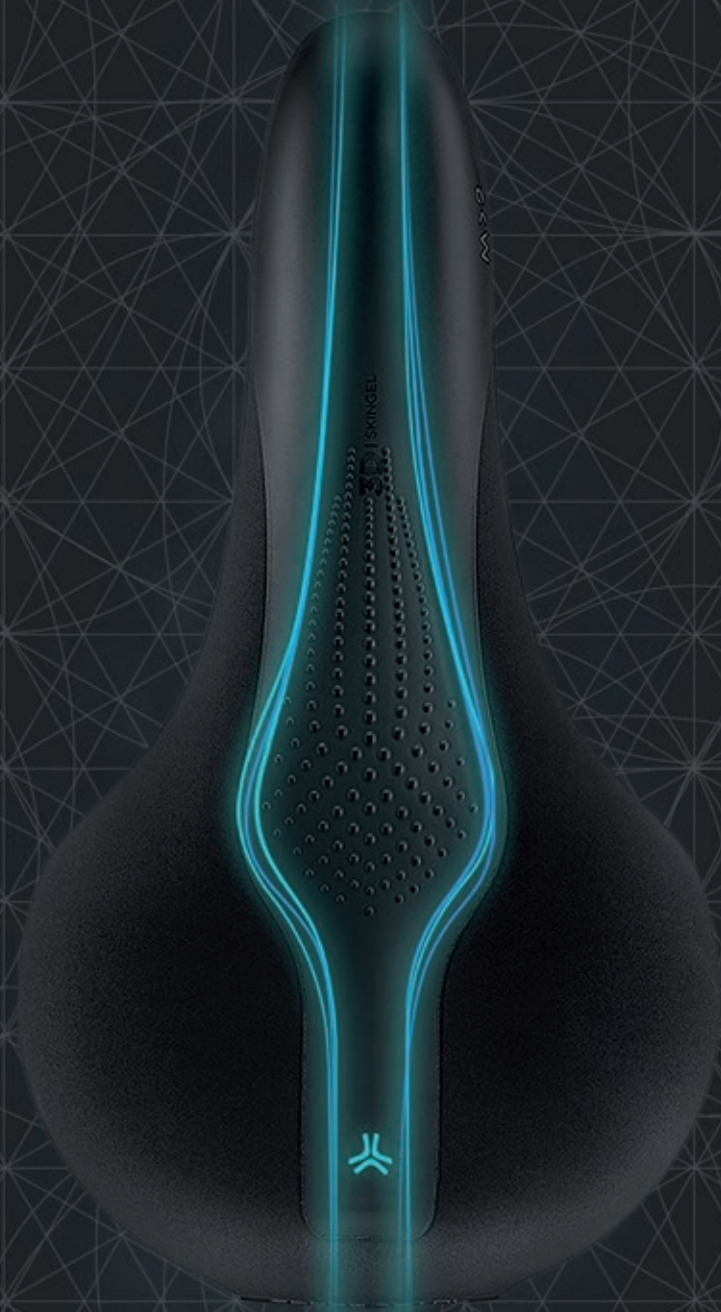

SELLE ROYAL SCIENTIA FOR CYCLISTS

Scientifically developed in collaboration with

**Deutsche
Sporthochschule Köln**
German Sport University Cologne