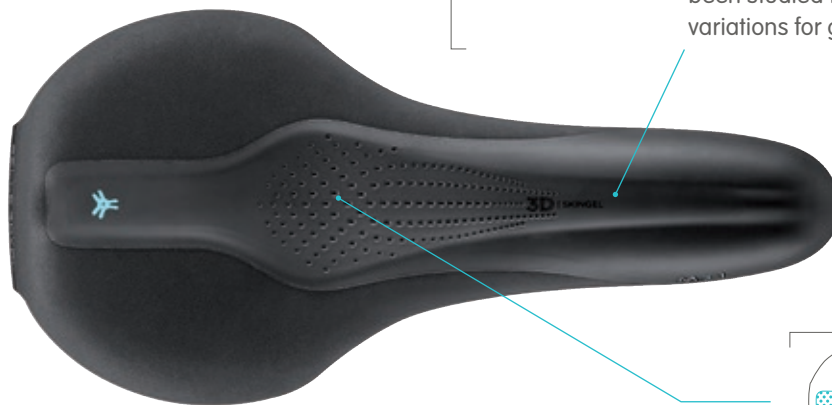

**Deutsche
Sporthochschule Köln**
German Sport University Cologne

FEATURES

BODY CONTOUR

A radius-specific design to provide optimum comfort for differing spine angles. The more inclined the Riding Position, the smaller the edge-radius.

REAR PLATEAU

An elevated rear section to prevent backward sliding and decrease pressure in the saddle middle which can cause discomfort.

CENTRAL RESERVOIR

Indentation in the saddle middle whose shape and dimensions have been studied to correspond to ischial variations for greater comfort.

3D SKINGEL

Royalgel™ is placed intelligently at critical points of contact on the saddle surface for added shock absorption, while reducing overall saddle weight.

CURVA SUSPENSION

The unique curved suspension design is attached at the rear of the base to offer exclusive comfort by avoiding pressure on the seat bone contact points and guaranteeing additional lateral flexibility.