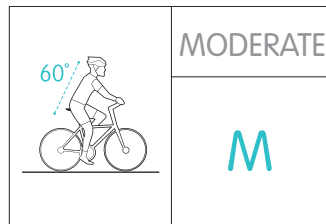

MEASUREMENT STEPS

1 FIND YOUR RIDING POSITION