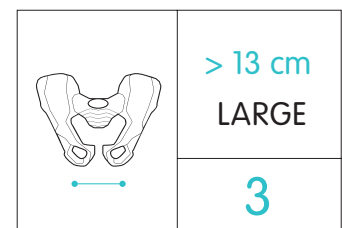

REAR PLATEAU

An elevated rear section to prevent backward sliding and decrease pressure in the saddle middle which can cause discomfort.

CENTRAL RESERVOIR

Indentation in the saddle middle whose shape and dimensions have been studied to correspond to ischial variations for greater comfort.

MEASUREMENT STEPS

1 FIND YOUR RIDING POSITION

2 DETERMINE YOUR ISCHIAL VARIATION

Reset the gel pad.

Sit at 90° and apply pressure.

Find the centres of the two ischial impressions and add together the two numbers. The result is your ischial distance.

example:
5cm+7cm=12cm

THE RANGE

	1 SMALL	2 MEDIUM	3 LARGE
A ATHLETIC	 <p>A>1</p>	 <p>A>2</p>	 <p>A>3</p>
M MODERATE	 <p>M>1</p>	 <p>M>2</p>	 <p>M>3</p>
R RELAXED	 <p>R>1</p>	 <p>R>2</p>	 <p>R>3</p>

SCIENTIA A1