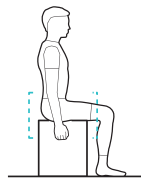

MEASUREMENT STEPS

1 FIND YOUR RIDING POSITION

2 DETERMINE YOUR ISCHIAL VARIATION

Reset the gel pad.

Sit at 90° and apply pressure.

Find the centres of the two ischial impressions and add together the two numbers. The result is your ischial distance.