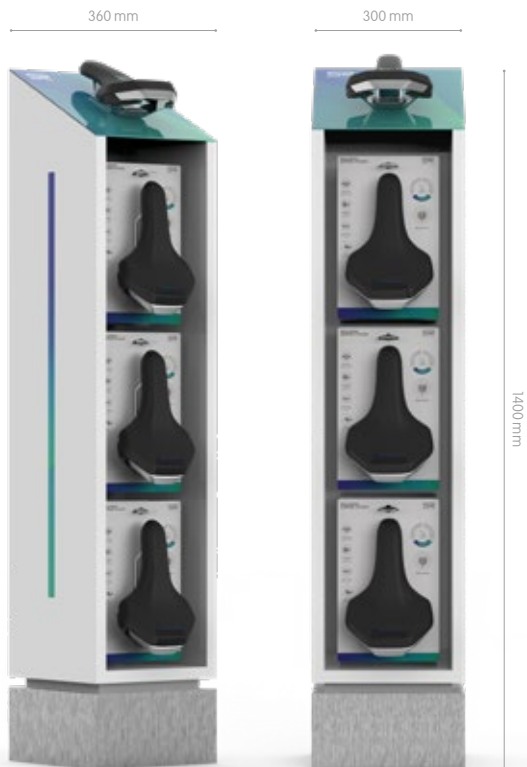

POP MATERIALS

RETAIL STATION

Studied, minimal design and colours to complement any eBike retail sales environment.

- Pre-filled with 9 products, ready to sell.
- Free consumer test saddle displayed overhead in dedicated glorifier.
- Brochure holder with 10 detailed product brochures.