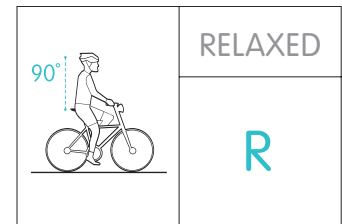

MEASUREMENT STEPS

1 FIND YOUR RIDING POSITION