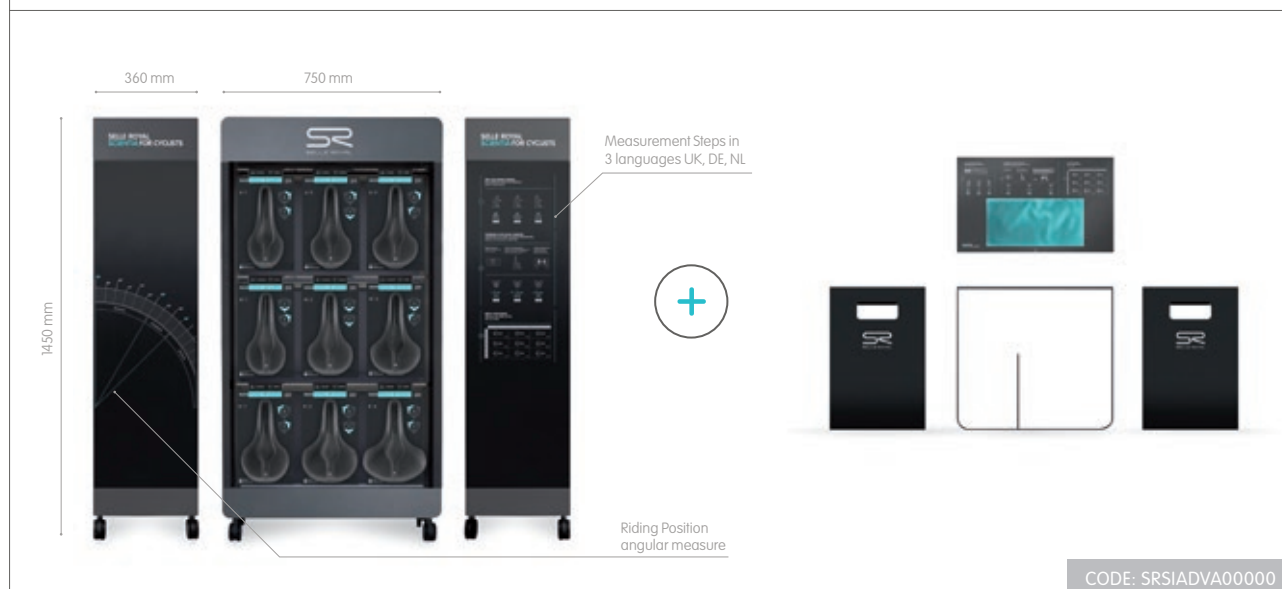

Measurement Steps in 3 languages UK, DE, NL

Hook for portable tool

CODE: SRSIADVA10000

POP MATERIALS

ADVANCED KIT

Metal display pre-filled with 27 saddles, 3 for each model, ready for sale.

+ Measuring Tool standard.